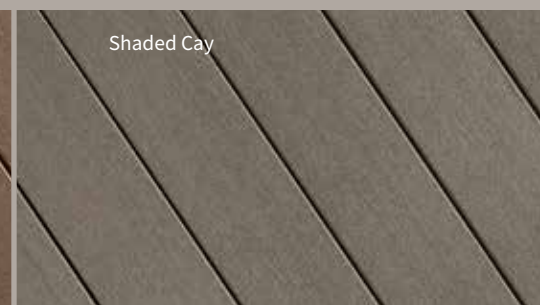

Weathered Cliff