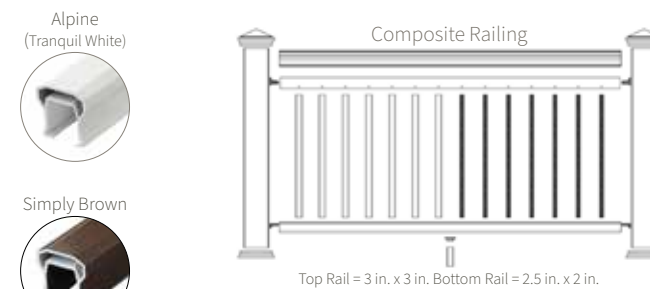

CountrySide