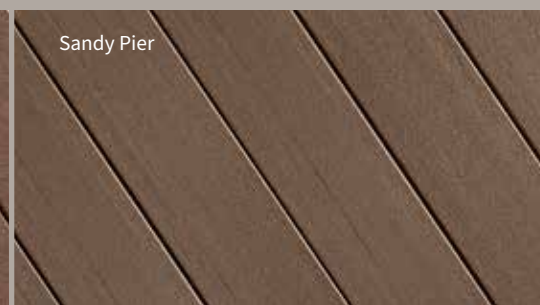

The art of outdoor living.

Evoke the feeling of luxurious living with Promenade PVC decking. Promenade offers the aesthetic of high-end, handcrafted wood decking, with the benefits of premium PVC.

- Boards feature four-sided capping, streaking on the unembossed underside and a next-generation surface coating for superior weather resistance and durability.
- Promenade deck boards feature enhanced slip resistance*, making it an ideal choice for waterside applications.
- Synthetic solid core construction provides protection from cracks, splinters and mold.
- The lightweight, easy-to-handle boards float, making them easy to install in or under water.
- When tested, Fiberon PVC deck boards displayed high performance in resisting mold, water absorption and discoloration.
- Boards won't warp or swell when submerged in water, even after being cut.
- Tested for use around fresh water, salt water and chlorinated water environments, and suitable for use in installations that may be temporarily submerged in water, like dock and pool stairs.
- Approved for use in all Wildland Urban Interface (WUI) zones.

Testing method and performance:

- ASTM E84 Class A, FSI 15.
- CA SMF 12-7A-4, BML 8110-2045:0503.
- Approved for use in San Diego County.

*Based on comparative results from independent testing to ASTM F1679.

**Available for Special Order in 12 ft.

Note: Matching fascia available in all colors. PVC boards should be removed from water sources where a freeze / thaw cycle may occur. See your Fiberon seller or visit www.fiberondecking.com for details on limited warranties and exclusions.