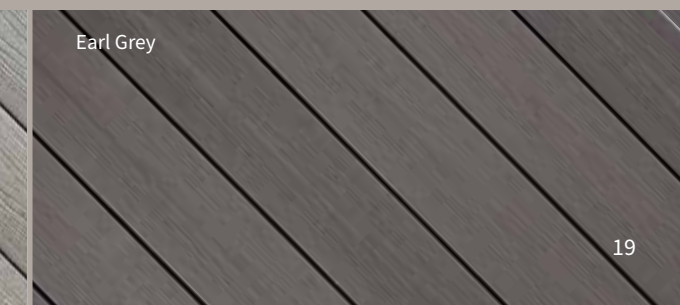

40
YEAR
WARRANTY
Stain, Fade and
Performance
Limited Residential

Make your backyard a place to stay.

Beautiful and easy to maintain, Sanctuary® decking features bold, multi-tonal colors and rustic embossing with an innovative PermaTech® cap layer for superior stain and fade resistance

- Three-sided PermaTech cap layer helps resist fading.
- The flat-profile bottom provides a sturdy feel, reminiscent of traditional lumber.
- Strong composite construction helps resist splintering, rotting, cracking, insects and decay.
- Contains 95% recycled content.
- A Fire-rated version of Sanctuary decking is also available and approved for use in all Wildland Urban Interface (WUI) zones.

Testing method and performance:

- ASTM E84 Class B, FSI 70.
- CA SFM 12-7A-4, BML 8110-2045:0502.

Square Edge = .92 in. x 5.25 in.
Lengths: 16 ft. and 20 ft.

Fascia: .75 in. x 11.25 in. x 12 ft.

Grooved Edge = .92 in. x 5.25 in.
Lengths: 12 ft., 16 ft. and 20 ft.

Riser Board: .75 in. x 7.25 in. x 12 ft.

Note: Matching fascia and risers available in all colors. See your Fiberon seller or visit www.fiberondecking.com for details on limited warranties and exclusions.

Earl Grey