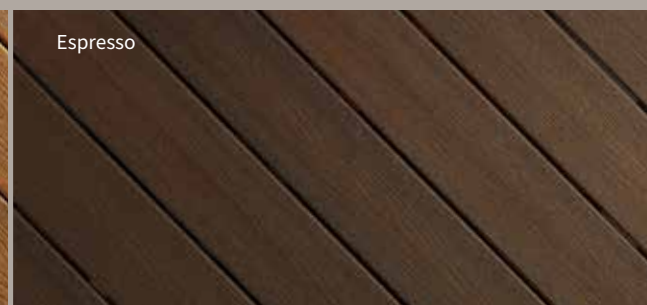

40
YEAR
WARRANTY
Stain, Fade and
Performance
Limited Residential

Make your backyard a place to stay.

Beautiful and easy to maintain, Sanctuary® decking features bold, multi-tonal colors and rustic embossing with an innovative PermaTech® cap layer for superior stain and fade resistance

- Three-sided PermaTech cap layer helps resist fading.
- The flat-profile bottom provides a sturdy feel, reminiscent of traditional lumber.
- Strong composite construction helps resist splintering, rotting, cracking, insects and decay.
- Contains 95% recycled content.
- A Fire-rated version of Sanctuary decking is also available and approved for use in all Wildland Urban Interface (WUI) zones.

Testing method and performance:

- ASTM E84 Class B, FSI 70.
- CA SFM 12-7A-4, BML 8110-2045:0502.

Square Edge = .92 in. x 5.25 in.
Lengths: 16 ft. and 20 ft.

Fascia: .75 in. x 11.25 in. x 12 ft.

Grooved Edge = .92 in. x 5.25 in.
Lengths: 12 ft., 16 ft. and 20 ft.

Riser Board: .75 in. x 7.25 in. x 12 ft.

Note: Matching fascia and risers available in all colors. See your Fiberon seller or visit www.fiberondecking.com for details on limited warranties and exclusions.