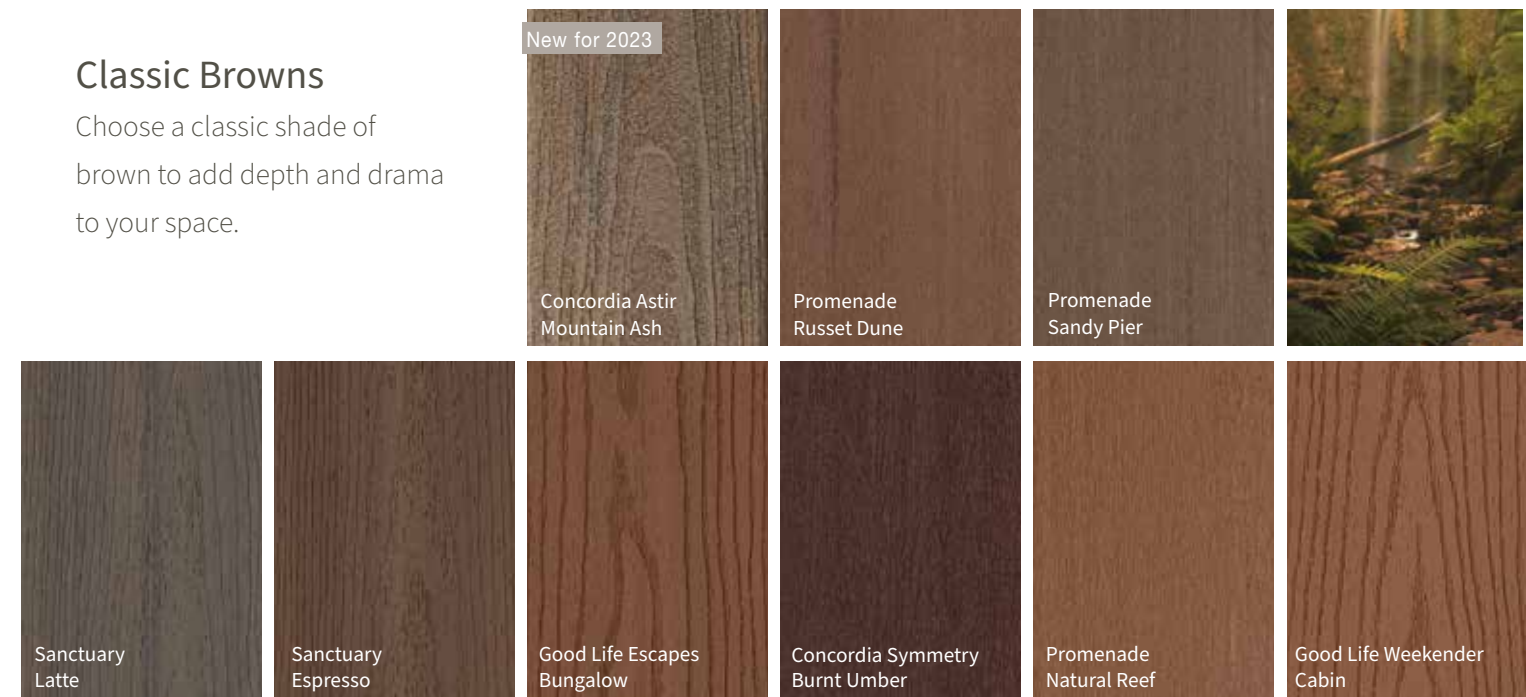

The board color you select will influence the look and feel of your outdoor space, from subtle, subdued shades that blend with your surroundings to bold, modern hues that provide show-stopping contrast. Each Fiberon® decking collection comes in a variety of nature-inspired, on-trend colors featuring realistic grain patterns.

For a casual, laidback look, choose cool-toned browns like Bungalow, Sandstone and Clay. If you're looking for something more modern, consider mid-tone finishes like Natural Reef, Latte and Espresso. Classic finishes such as Sandy Pier, Weathered Cliff and Moonlit Cove provide a traditional aesthetic.

Mix and match colors within your selected decking collection to create a unique, two-toned look with depth and personality.

Golden Browns

Warm and natural, these shades complement any architecture.

Grays

The perfect choice for coastal homes, gray evokes thoughts of rocky shorelines and weathered wood.

Classic Browns

Choose a classic shade of brown to add depth and drama to your space.

Note: These samples show a portion of the colors in a board. Actual board colors may vary from the samples and photography.