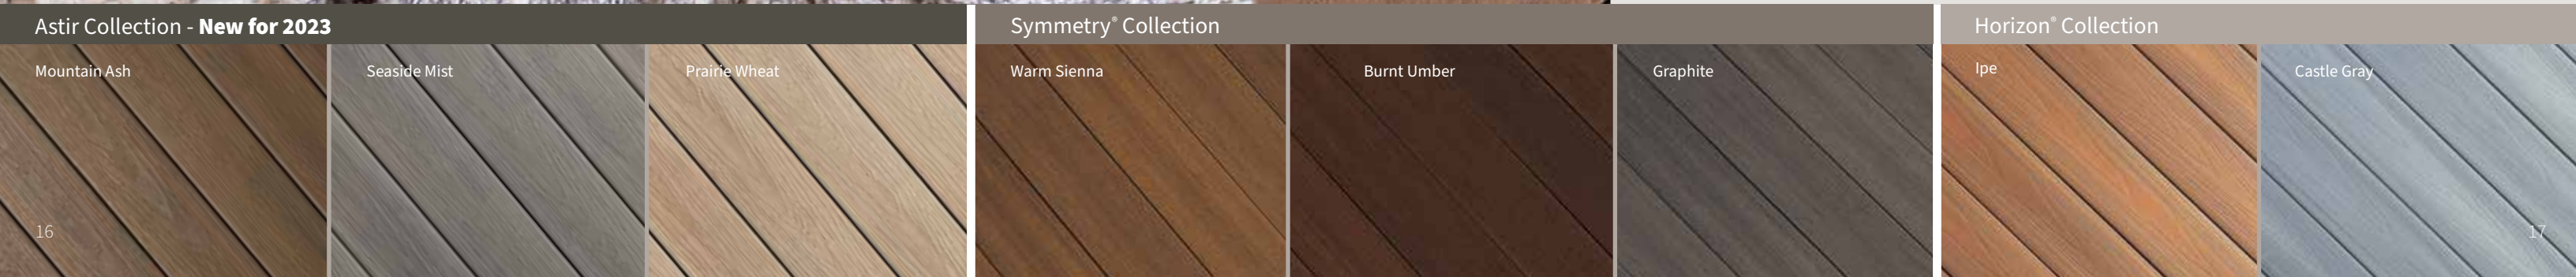

Concordia composite decking, Symmetry Collection in Warm Sienna.

New! The Astir Collection features a rustic cathedral grain and three fresh, nature-inspired multi-tonal hues influenced by the harmony of nature’s landscapes.

The Symmetry Collection features a low-gloss formula and micro-texturing, creating a wire-brushed finish.

The Horizon Collection includes a sweeping cathedral grain with dramatic streaking that emulates exotic hardwoods.

- Durable composite core helps resist splintering, rotting, cracking, insects and decay.
- Four-sided PermaTech® cap layer provides superior protection and fade resistance.
- Premium PE composite deck boards include 94% recycled material.
- The flat-profile bottom provides a sturdy feel, reminiscent of traditional lumber.
- Finished surface on top and bottom is ideal for second-story decks.
- Reversible boards reduce waste and save time and money.
- Meets the requirements of CSFM 12-7A-4A for use in all Wildland Urban Interface (WUI) zones.*

Square Edge = .92 in. x 5.4 in.
Lengths: 12 ft., 16 ft. and 20 ft.

Fascia: .75 in. x 11.25 in. x 12 ft.

Grooved Edge = .92 in. x 5.4 in.
Lengths: 12 ft., 16 ft. and 20 ft.

Riser Board: .75 in. x 7.25 in. x 12 ft.

*Pending independent testing for Materials and Construction Methods for Exterior Wildfire Exposure. Note: Matching fascia and risers available in all colors. See your Fiberon seller or visit www.fiberondecking.com for details on limited warranties and exclusions.