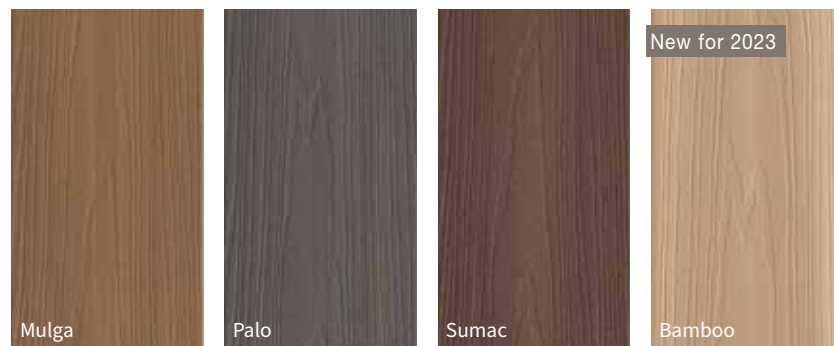

The Sahara Collection

draws inspiration from arid, sandy landscapes and includes rich desert tones.