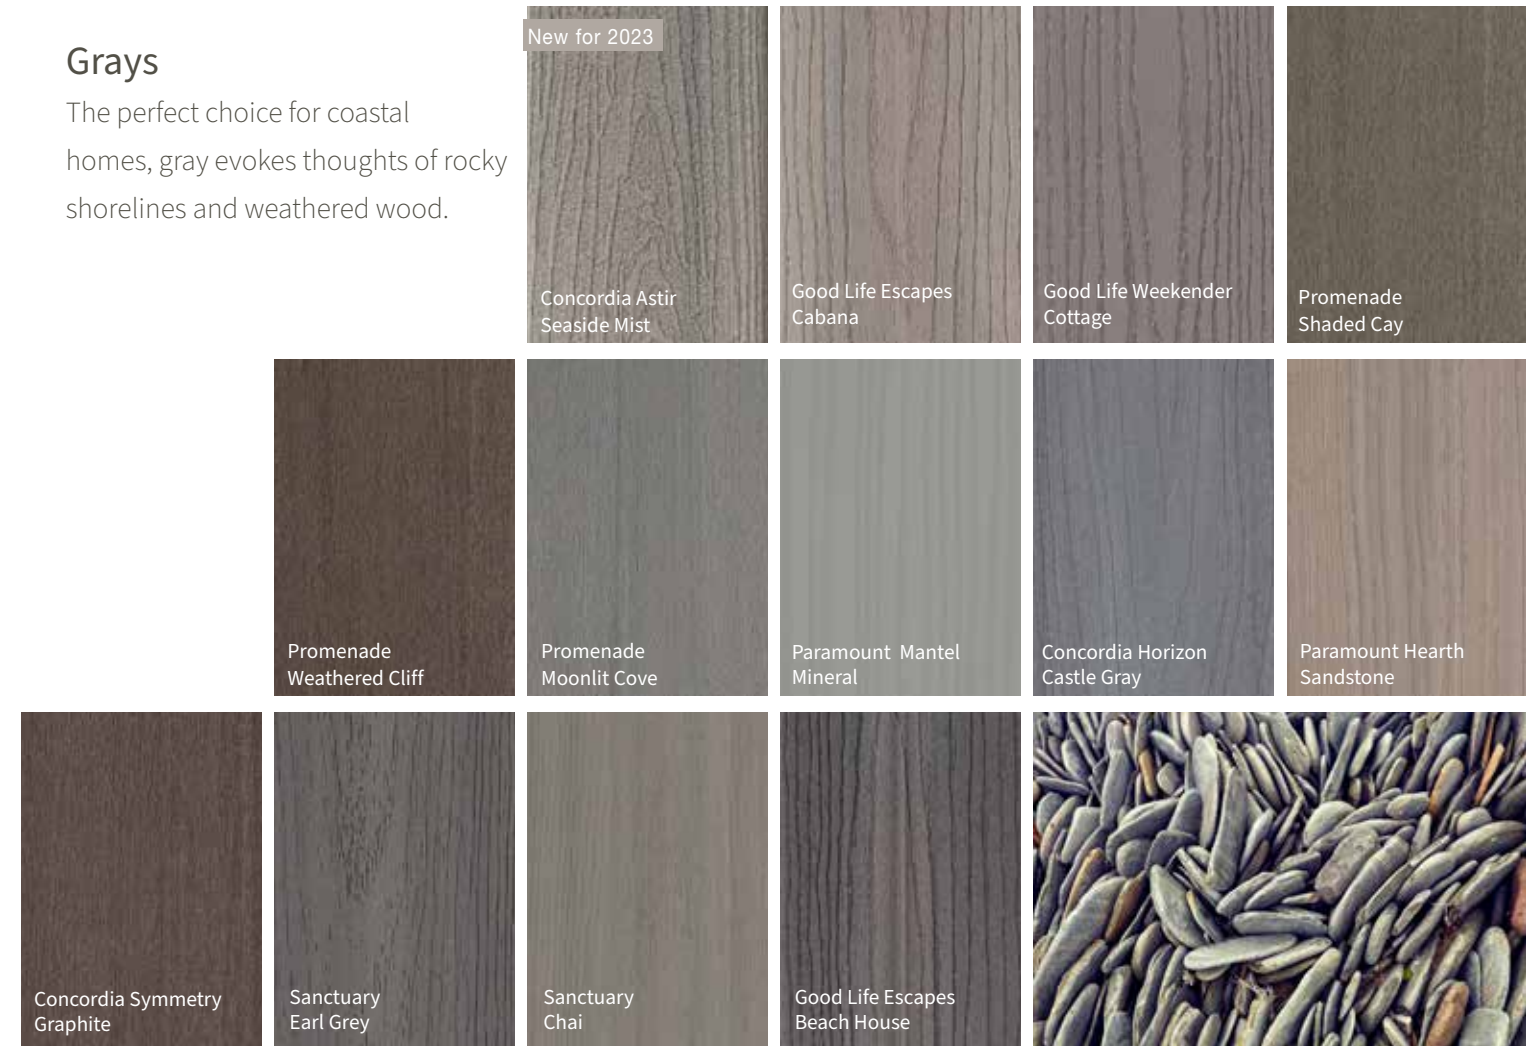

The board color you select will influence the look and feel of your outdoor space, from subtle, subdued shades that blend with your surroundings to bold, modern hues that provide show-stopping contrast. Each Fiberon® decking collection comes in a variety of nature-inspired, on-trend colors featuring realistic grain patterns.

For a casual, laidback look, choose cool-toned browns like Bungalow, Sandstone and Clay. If you're looking for something more modern, consider mid-tone finishes like Natural Reef, Latte and Espresso. Classic finishes such as Sandy Pier, Weathered Cliff and Moonlit Cove provide a traditional aesthetic.

Mix and match colors within your selected decking collection to create a unique, two-toned look with depth and personality.

Golden Browns

Warm and natural, these shades complement any architecture.

Grays

The perfect choice for coastal homes, gray evokes thoughts of rocky shorelines and weathered wood.

Classic Browns

Choose a classic shade of brown to add depth and drama to your space.

Note: These samples show a portion of the colors in a board. Actual board colors may vary from the samples and photography.