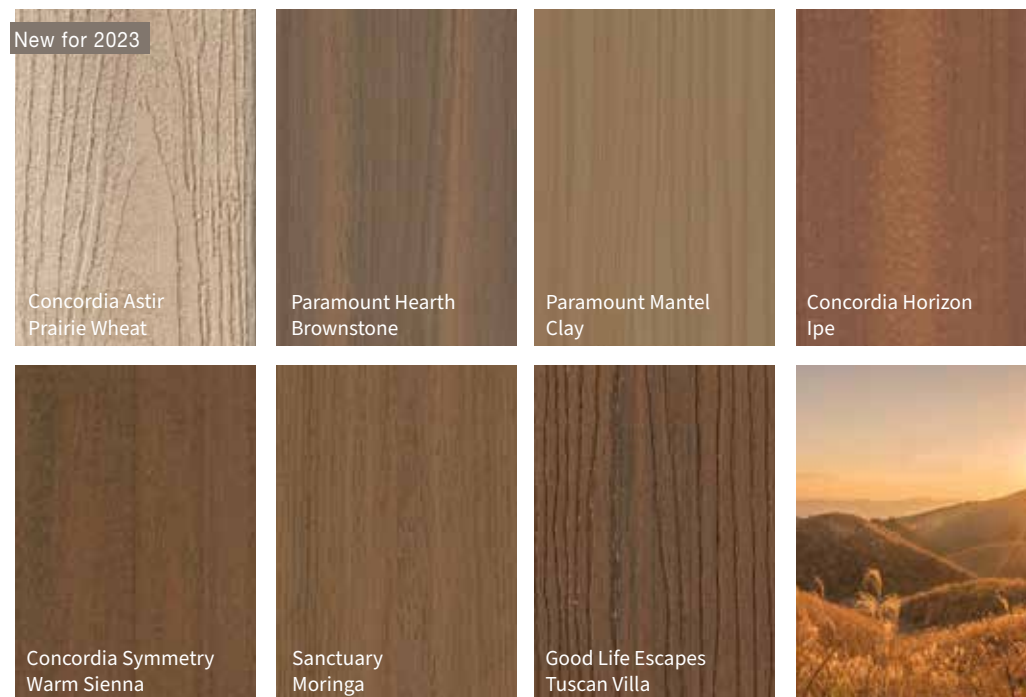

Color

Make a statement.

Picture your perfect outdoor living space. Is it a serene retreat, designed for relaxing at the end of a long day? Or is it sleek and stylish, ideal for elegant outdoor dinner parties?

The board color you select will influence the look and feel of your outdoor space, from subtle, subdued shades that blend with your surroundings to bold, modern hues that provide show-stopping contrast. Each Fiberon® decking collection comes in a variety of nature-inspired, on-trend colors featuring realistic grain patterns.

For a casual, laidback look, choose cool-toned browns like Bungalow, Sandstone and Clay. If you're looking for something more modern, consider mid-tone finishes like Natural Reef, Latte and Espresso. Classic finishes such as Sandy Pier, Weathered Cliff and Moonlit Cove provide a traditional aesthetic.

Mix and match colors within your selected decking collection to create a unique, two-toned look with depth and personality.

Golden Browns

Warm and natural, these shades complement any architecture.