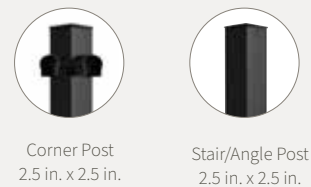

Brio

CitySide

Post caps and skirts included.

CountrySide