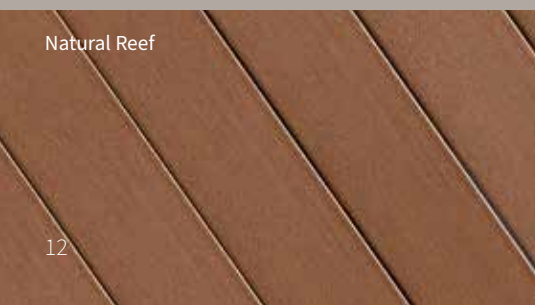

The art of outdoor living.

Evoke the feeling of luxurious living with Promenade PVC decking. Promenade offers the aesthetic of high-end, handcrafted wood decking, with the benefits of premium PVC.

- Boards feature four-sided capping, streaking on the unembossed underside and a next-generation surface coating for superior weather resistance and durability.
- Promenade deck boards feature enhanced slip resistance*, making it an ideal choice for waterside applications.
- Synthetic solid core construction provides protection from cracks, splinters and mold.
- The lightweight, easy-to-handle boards float, making them easy to install in or under water.
- When tested, Fiberon PVC deck boards displayed high performance in resisting mold, water absorption and discoloration.
- Boards won't warp or swell when submerged in water, even after being cut.
- Tested for use around fresh water, salt water and chlorinated water environments, and suitable for use in installations that may be temporarily submerged in water, like dock and pool stairs.
- Approved for use in all Wildland Urban Interface (WUI) zones.

Testing method and performance:

- ASTM E84 Class A, FSI 15.
- CA SMF 12-7A-4, BML 8110-2045:0503.
- Approved for use in San Diego County.

*Based on comparative results from independent testing to ASTM F1679.

**Available for Special Order in 12 ft.

Note: Matching fascia available in all colors. PVC boards should be removed from water sources where a freeze / thaw cycle may occur. See your Fiberon seller or visit www.fiberondecking.com for details on limited warranties and exclusions.