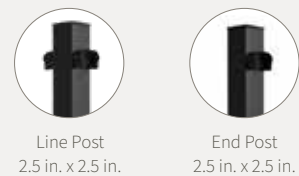

Brio

CitySide

Post caps and skirts included.

CountrySide